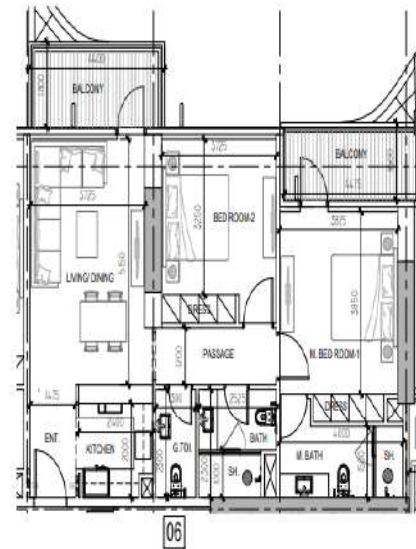

LAYOUTS

DAMAC

BRANDED BY
ZUHAIR MURAD

APARTMENT - 2 BED ROOM - TYPE 2B -A3

	SQ.MT.	SQ.FT.
UNIT AREA	17.05	182.39
BALCONY AREA	18.09	195.10
TOTAL AREA	100.14	1142.48

APARTMENT - 2 BED ROOM - TYPE 2B -A2

	SQ.MT.	SQ.FT.
UNIT AREA	19.30	208.75
BALCONY AREA	15.11	162.64
TOTAL AREA	108.41	1142.40