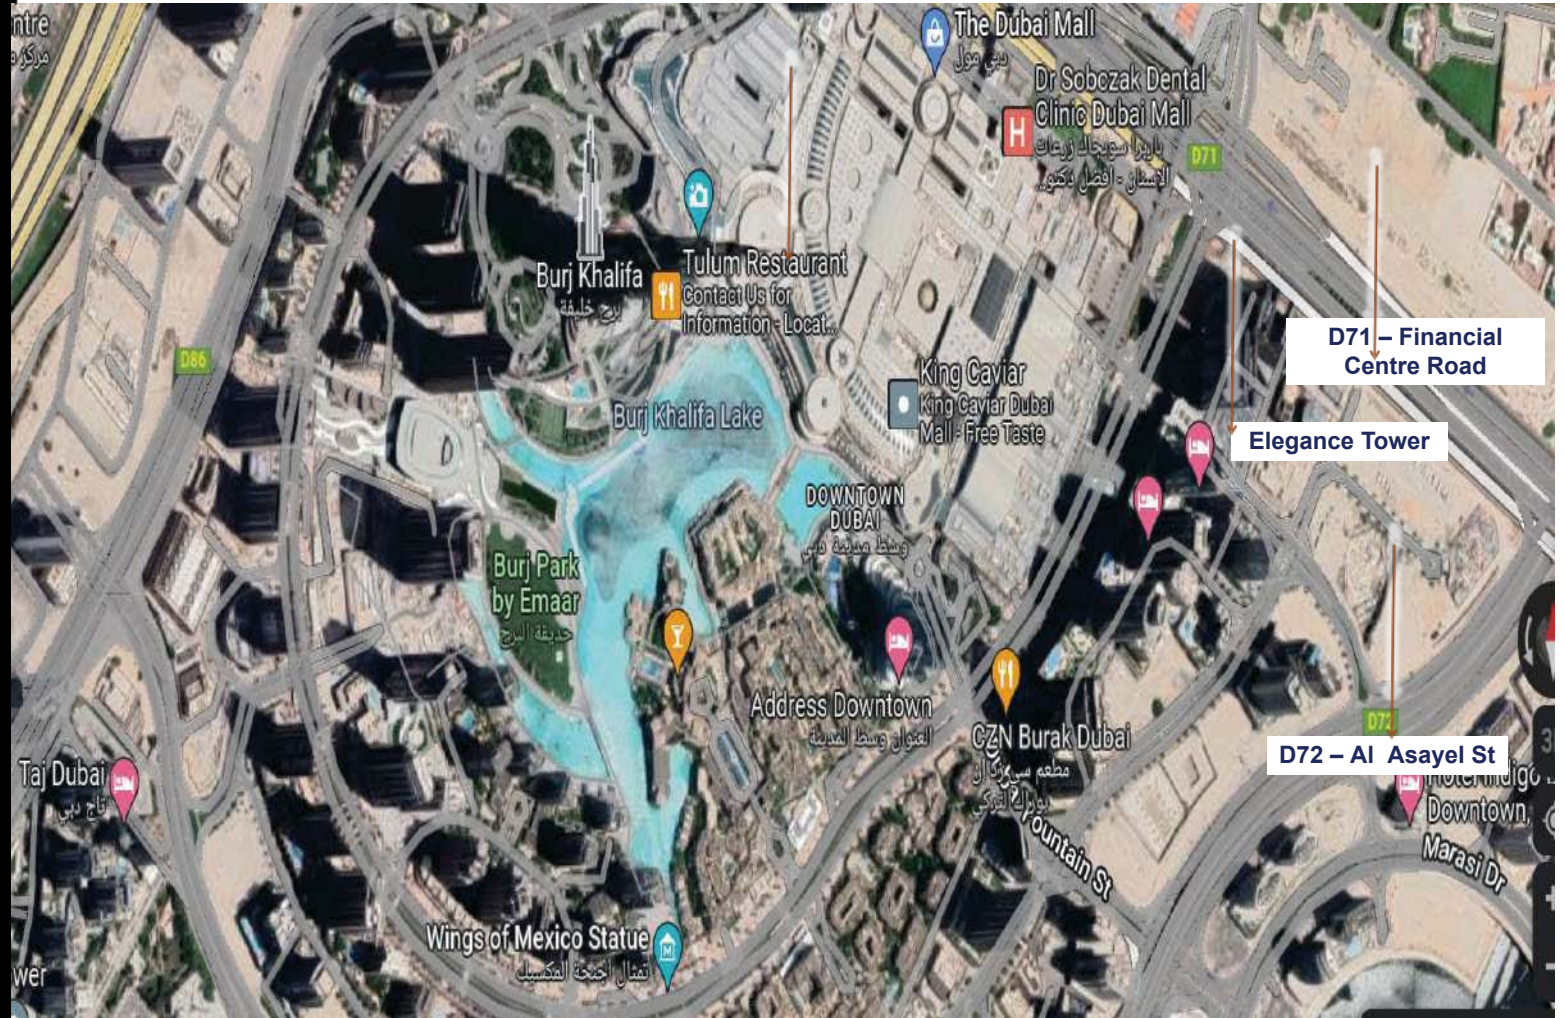

DAMAC

BRANDED BY
ZUHAIR MURAD

AES
REAL ESTATE
STAY AHEAD, INVEST SMART

db
DUBRICKS
POSSIBILITIES ARE LIMITLESS

THE VIEWS

DAMAC

- ZA'ABEEL VIEW
- CANAL VIEW
- DOWN TOWN
- VIEW
- BURJ KHALIFA VIEW

TOWER CONFIGURATION