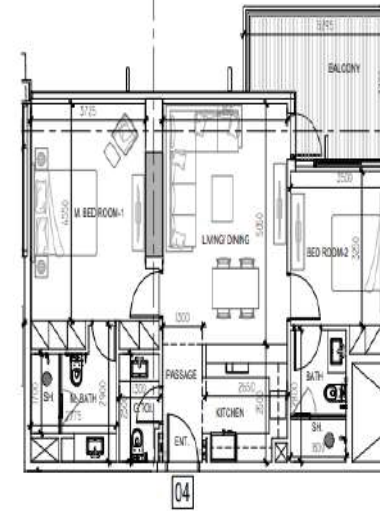

LAYOUTS

DAMAC

BRANDED BY
ZUHAIR MURAD

APARTMENT - 2 BED ROOM - TYPE 2B -A3

	SQ.MT.	SQ.FT.
UNIT AREA	17.05	182.39
BALCONY AREA	18.09	195.10
TOTAL AREA	100.14	1142.48

APARTMENT - 2 BED ROOM - TYPE 2B -A2

	SQ.MT.	SQ.FT.
UNIT AREA	19.30	208.75
BALCONY AREA	15.11	162.64
TOTAL AREA	108.41	1142.40