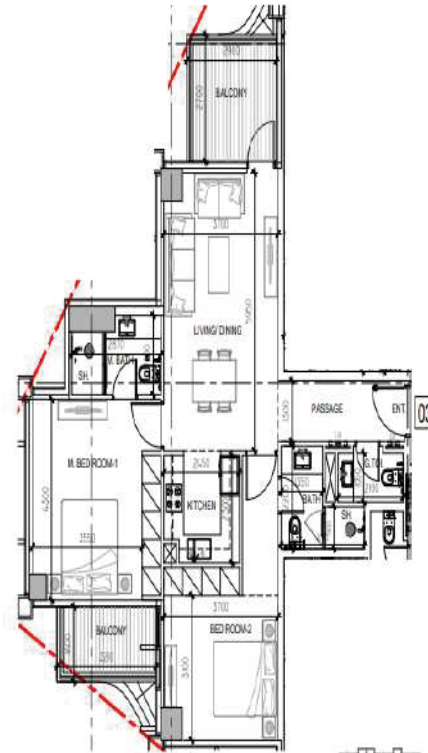

APARTMENT - 2 BED ROOM - TYPE 2B-B

	SQ.MT	SQ.FT
UNIT AREA	87.82	943.28
BALCONY AREA	12.71	136.81
TOTAL AREA	100.53	1080.10

2ND FLOOR
KEY PLAN