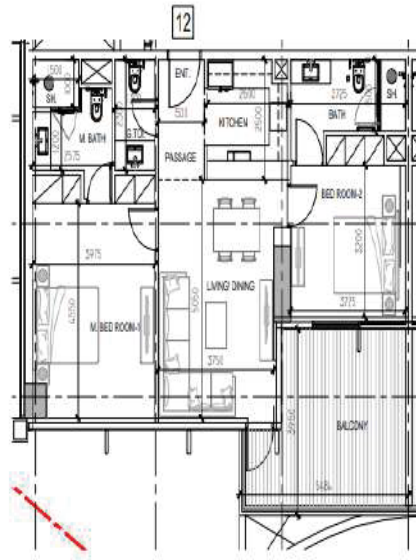

LAYOUTS

DAMAC

BRANDED BY
ZUHAIR MURAD

APARTMENT - 2 BED ROOM - TYPE 2B -A3

	SQ.MT.	SQ.FT.
UNIT AREA	17.05	182.39
BALCONY AREA	18.09	195.10
TOTAL AREA	100.14	1142.48

APARTMENT - 2 BED ROOM - TYPE 2B -A2

	SQ.MT.	SQ.FT.
UNIT AREA	19.30	208.75
BALCONY AREA	15.11	162.64
TOTAL AREA	108.41	1142.40