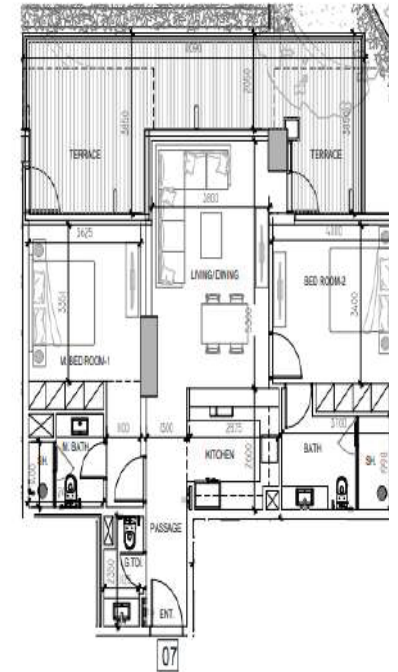

APARTMENT - 2 BED ROOM - TYPE 2B-A

	SQ.MT	SQ.FT
UNIT AREA	84.89	916.28
TERRACE AREA	33.04	355.87
TOTAL AREA	128.03	1378.11

1ST FLOOR
KEY PLAN