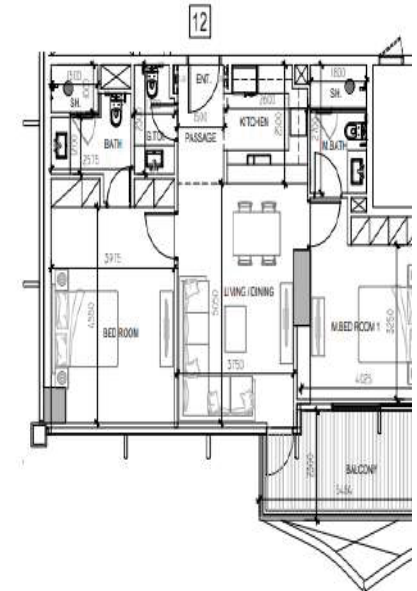

APARTMENT - 2 BED ROOM - TYPE 2B-4S

	SQ.MT.	SQ.FT.
UNIT AREA	88.51	952.72
TERRACE AREA	11.58	125.31
TOTAL AREA	100.17	1078.23