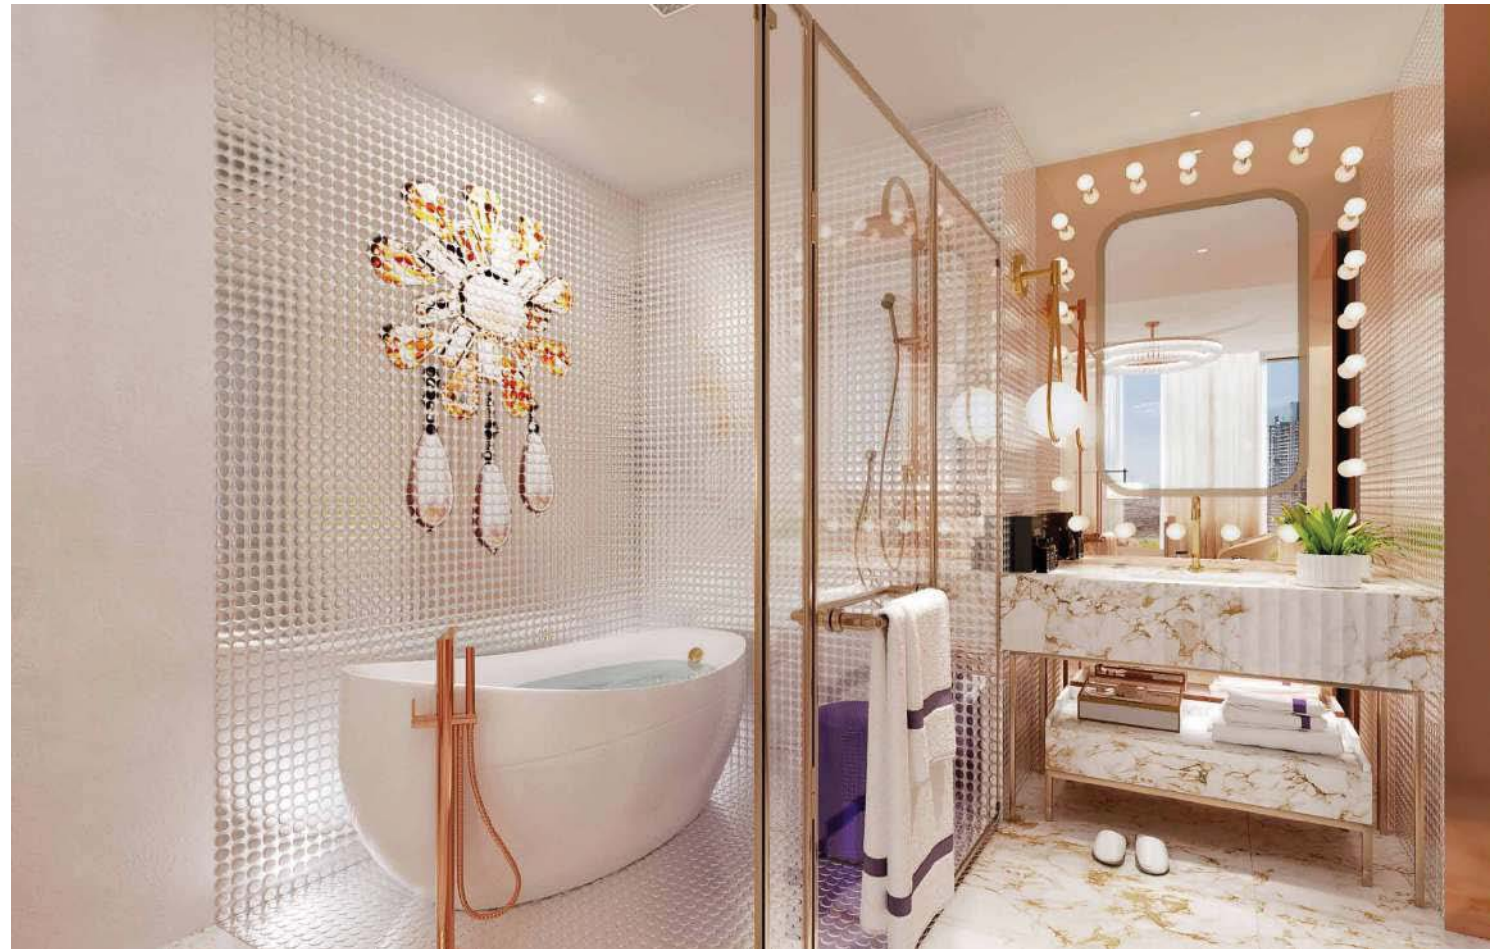

BATHROOM

DAMAC

BRANDED BY
ZUHAIR MURAD

AFS
REAL ESTATE
STAY AHEAD, INVEST SMART

db
DUBRICKS
POSSIBILITIES ARE LIMITLESS