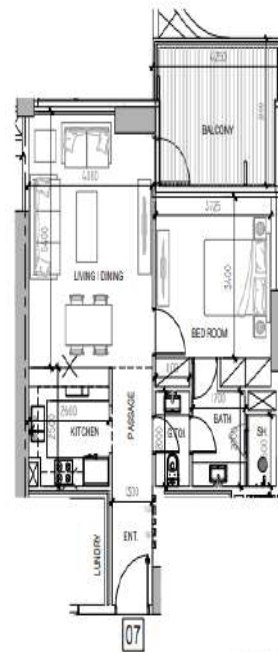

LAYOUTS

DAMAC

BRANDED BY
ZUHAIR MURAD

APARTMENT - 1 BED ROOM-TYPE 1B-C

	SQ.MT.	SQ.FT.
UNIT AREA	43.38	463.22
BALCONY AREA	12.22	131.94
TOTAL AREA	75.61	813.87