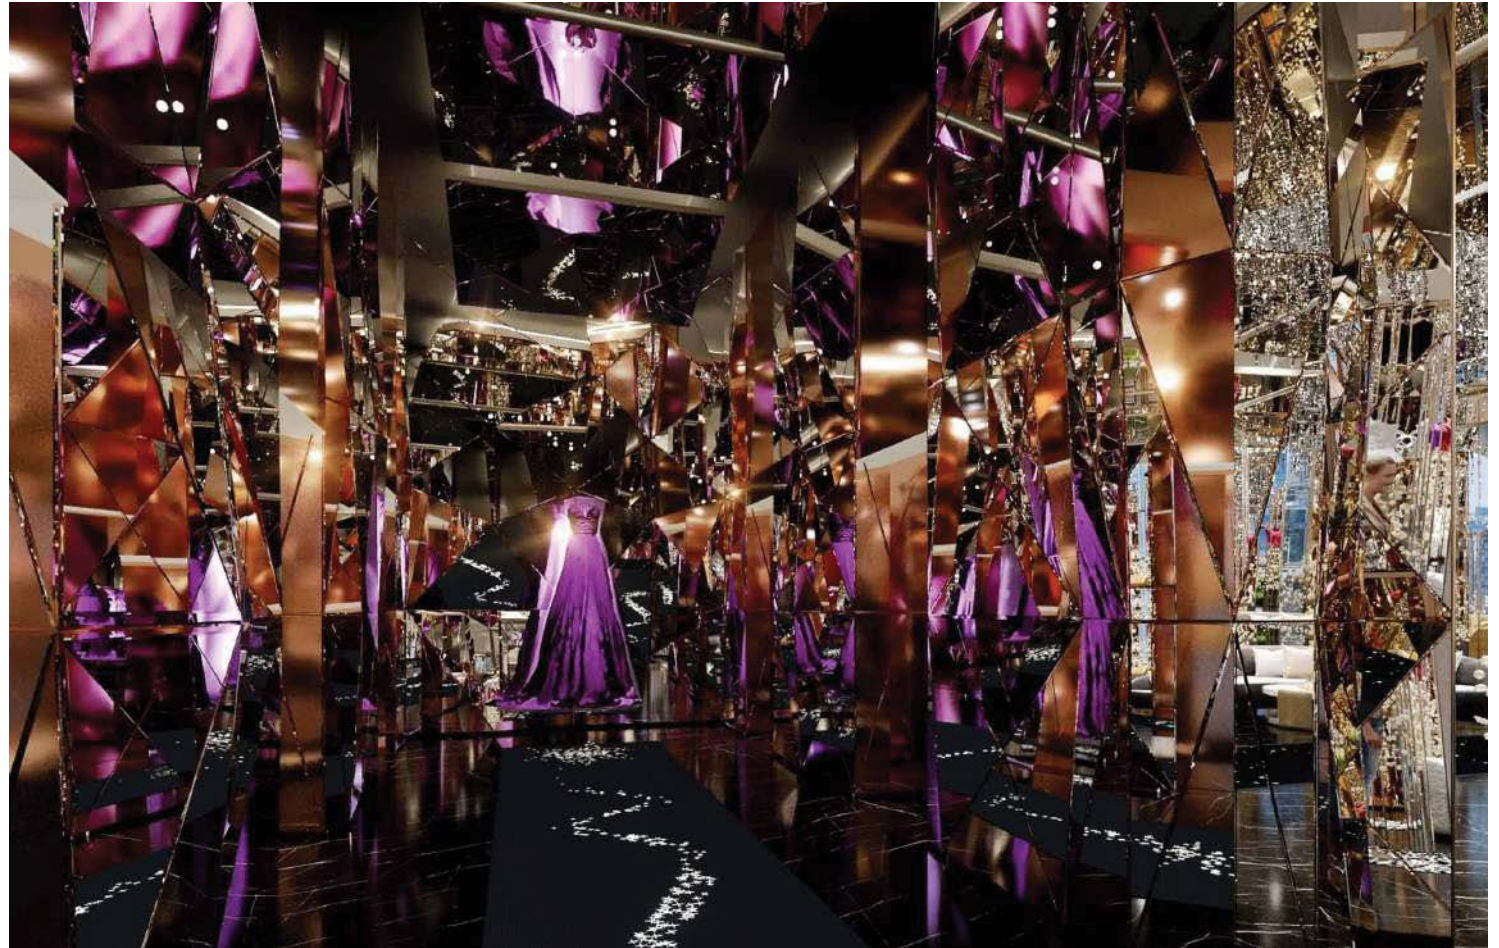

GRAND LOBBY

DAMAC

BRANDED BY
ZUHAIR MURAD

AFS
REAL ESTATE
STAY AHEAD, INVEST SMART

db
DUBRICKS
POSSIBILITIES ARE LIMITLESS