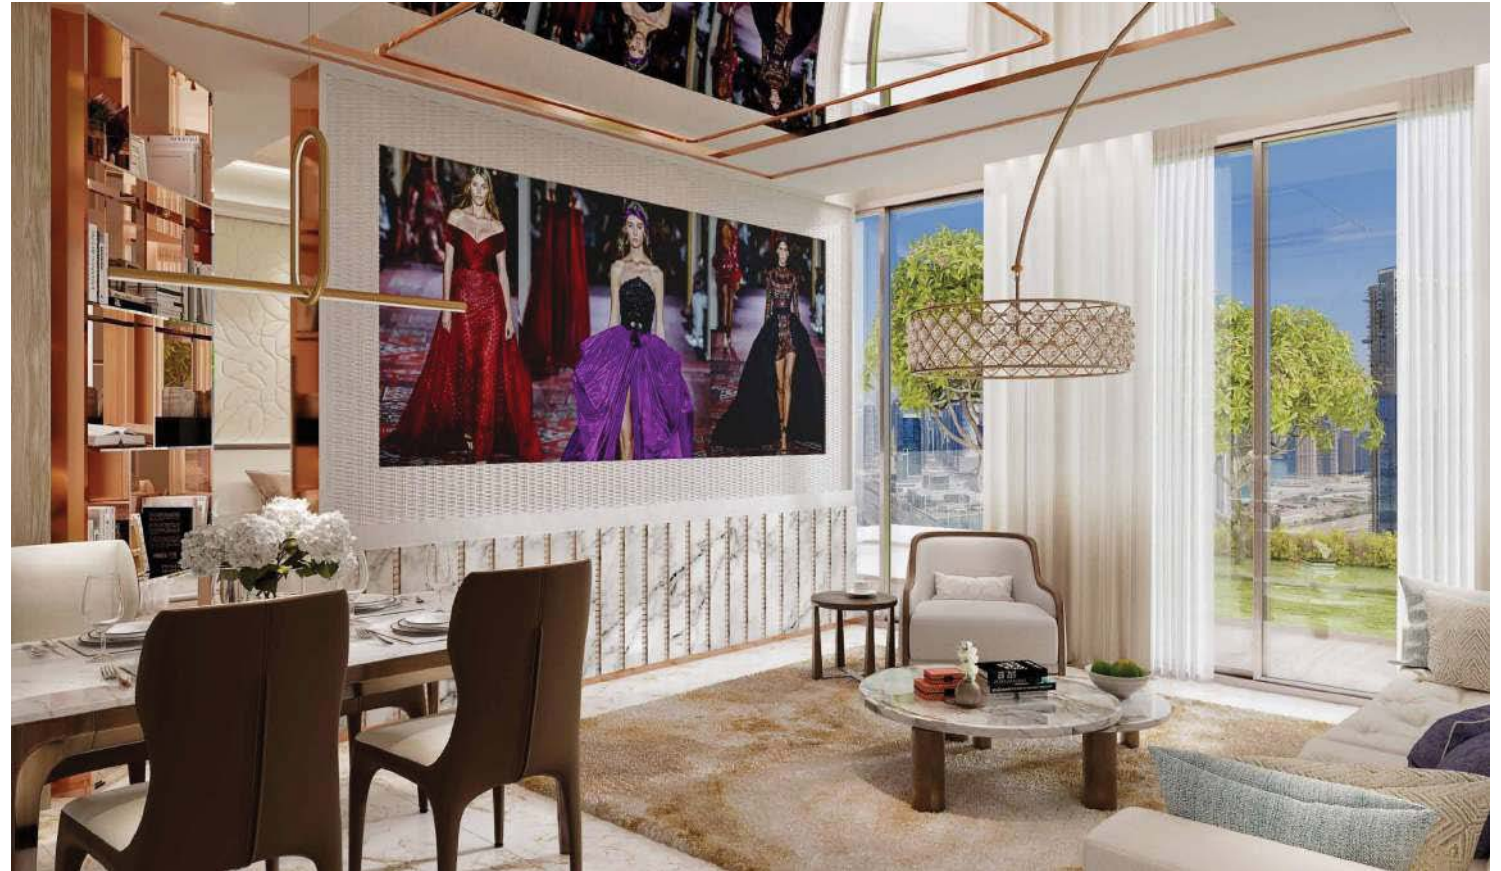

LIVING ROOM

SECRET DOOR OPENED

DAMAC

BRANDED BY
ZUHAIR MURAD

AFS
REAL ESTATE
STAY AHEAD, INVEST SMART

db
DUBRICKS
POSSIBILITIES ARE LIMITLESS