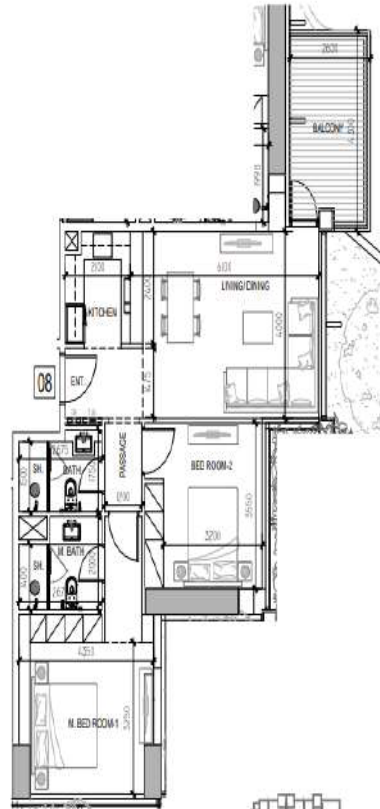

LAYOUTS

DAMAC

BRANDED BY
ZUHAIR MURAD

APARTMENT - 2 BED ROOM - TYPE 2B -A3

	SQ.MT.	SQ.FT.
UNIT AREA	17.05	182.39
BALCONY AREA	18.09	195.10
TOTAL AREA	100.14	1142.48

APARTMENT - 2 BED ROOM - TYPE 2B -A2

	SQ.MT.	SQ.FT.
UNIT AREA	19.30	208.75
BALCONY AREA	15.11	162.64
TOTAL AREA	108.41	1142.40

APARTMENT - 2 BED ROOM-TYPE 2B -A1

	SQ.MT.	SQ.FT.
UNIT AREA	16.05	172.24
BALCONY AREA	14.40	155.06
TOTAL AREA	100.45	1081.24

LAYOUTS

DAMAC

BRANDED BY
ZUHAIR MURAD

APARTMENT - 2 BED ROOM - TYPE 2B-C

	SQ.MT	SQ.FT
UNIT AREA	87.36	940.24
BALCONY AREA	10.47	112.70
TOTAL AREA	97.82	1052.93