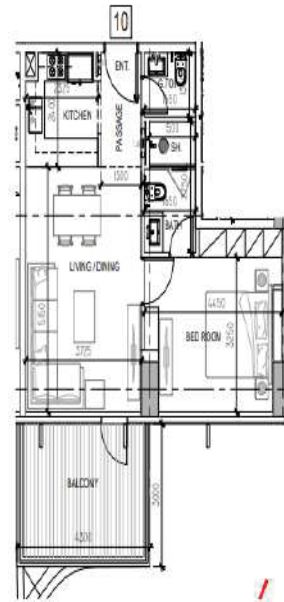

APARTMENT - 2 BED ROOM - TYPE 2B-4S

	SQ.MT.	SQ.FT.
UNIT AREA	88.51	952.72
TERRACE AREA	11.58	125.31
TOTAL AREA	100.17	1078.23

LAYOUTS

DAMAC

BRANDED BY
ZUHAIR MURAD

APARTMENT - 1 BED ROOM-TYPE 1B-F

	SQ.MT	SQ.FT.
UNIT AREA	69.59	698.13
BALCONY AREA	12.20	131.32
TOTAL AREA	81.79	740.46