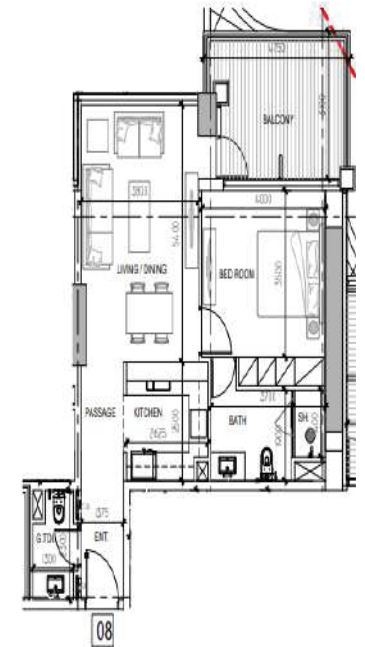

SQ.MT	SQ.FT.
UNIT AREA	69.75	750.79
BALCONY AREA	13.21	142.84
TOTAL AREA	82.96	893.63